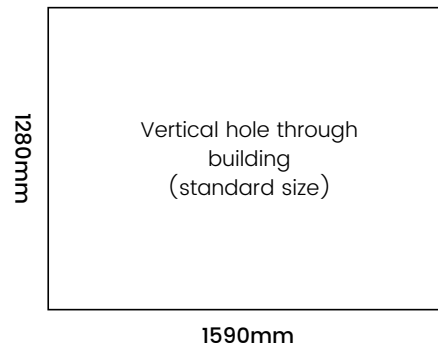

Installation

The Optimum 2000 Goods Lift requires little in the way of building works with a 60mm deep pit, a 1590mm x 1280mm vertical hole through the building and a 16 amp power supply to the top floor being the only necessities for most installations to be carried out.

This unit comes complete with it's own scaffolding and there is no need to install lifting beams.