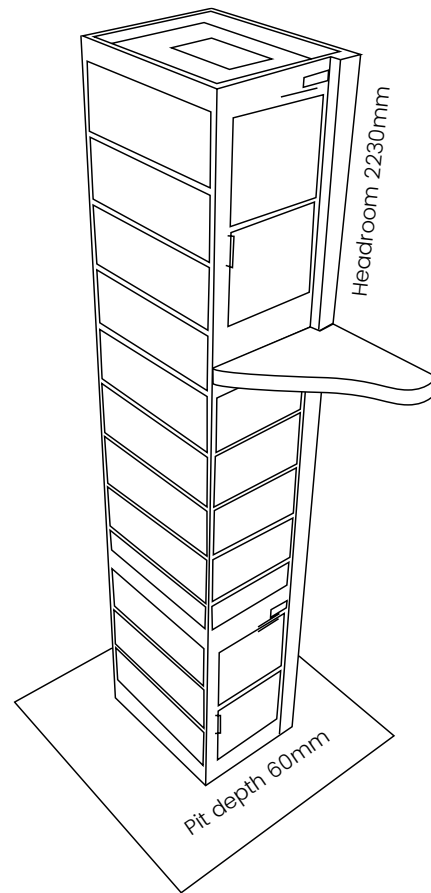

Installation

The Optimum 2000 Goods Lift requires little in the way of building works with a 60mm deep pit, a 1590mm x 1280mm vertical hole through the building and a 16 amp power supply to the top floor being the only necessities for most installations to be carried out.

This unit comes complete with it's own scaffolding and there is no need to install lifting beams.